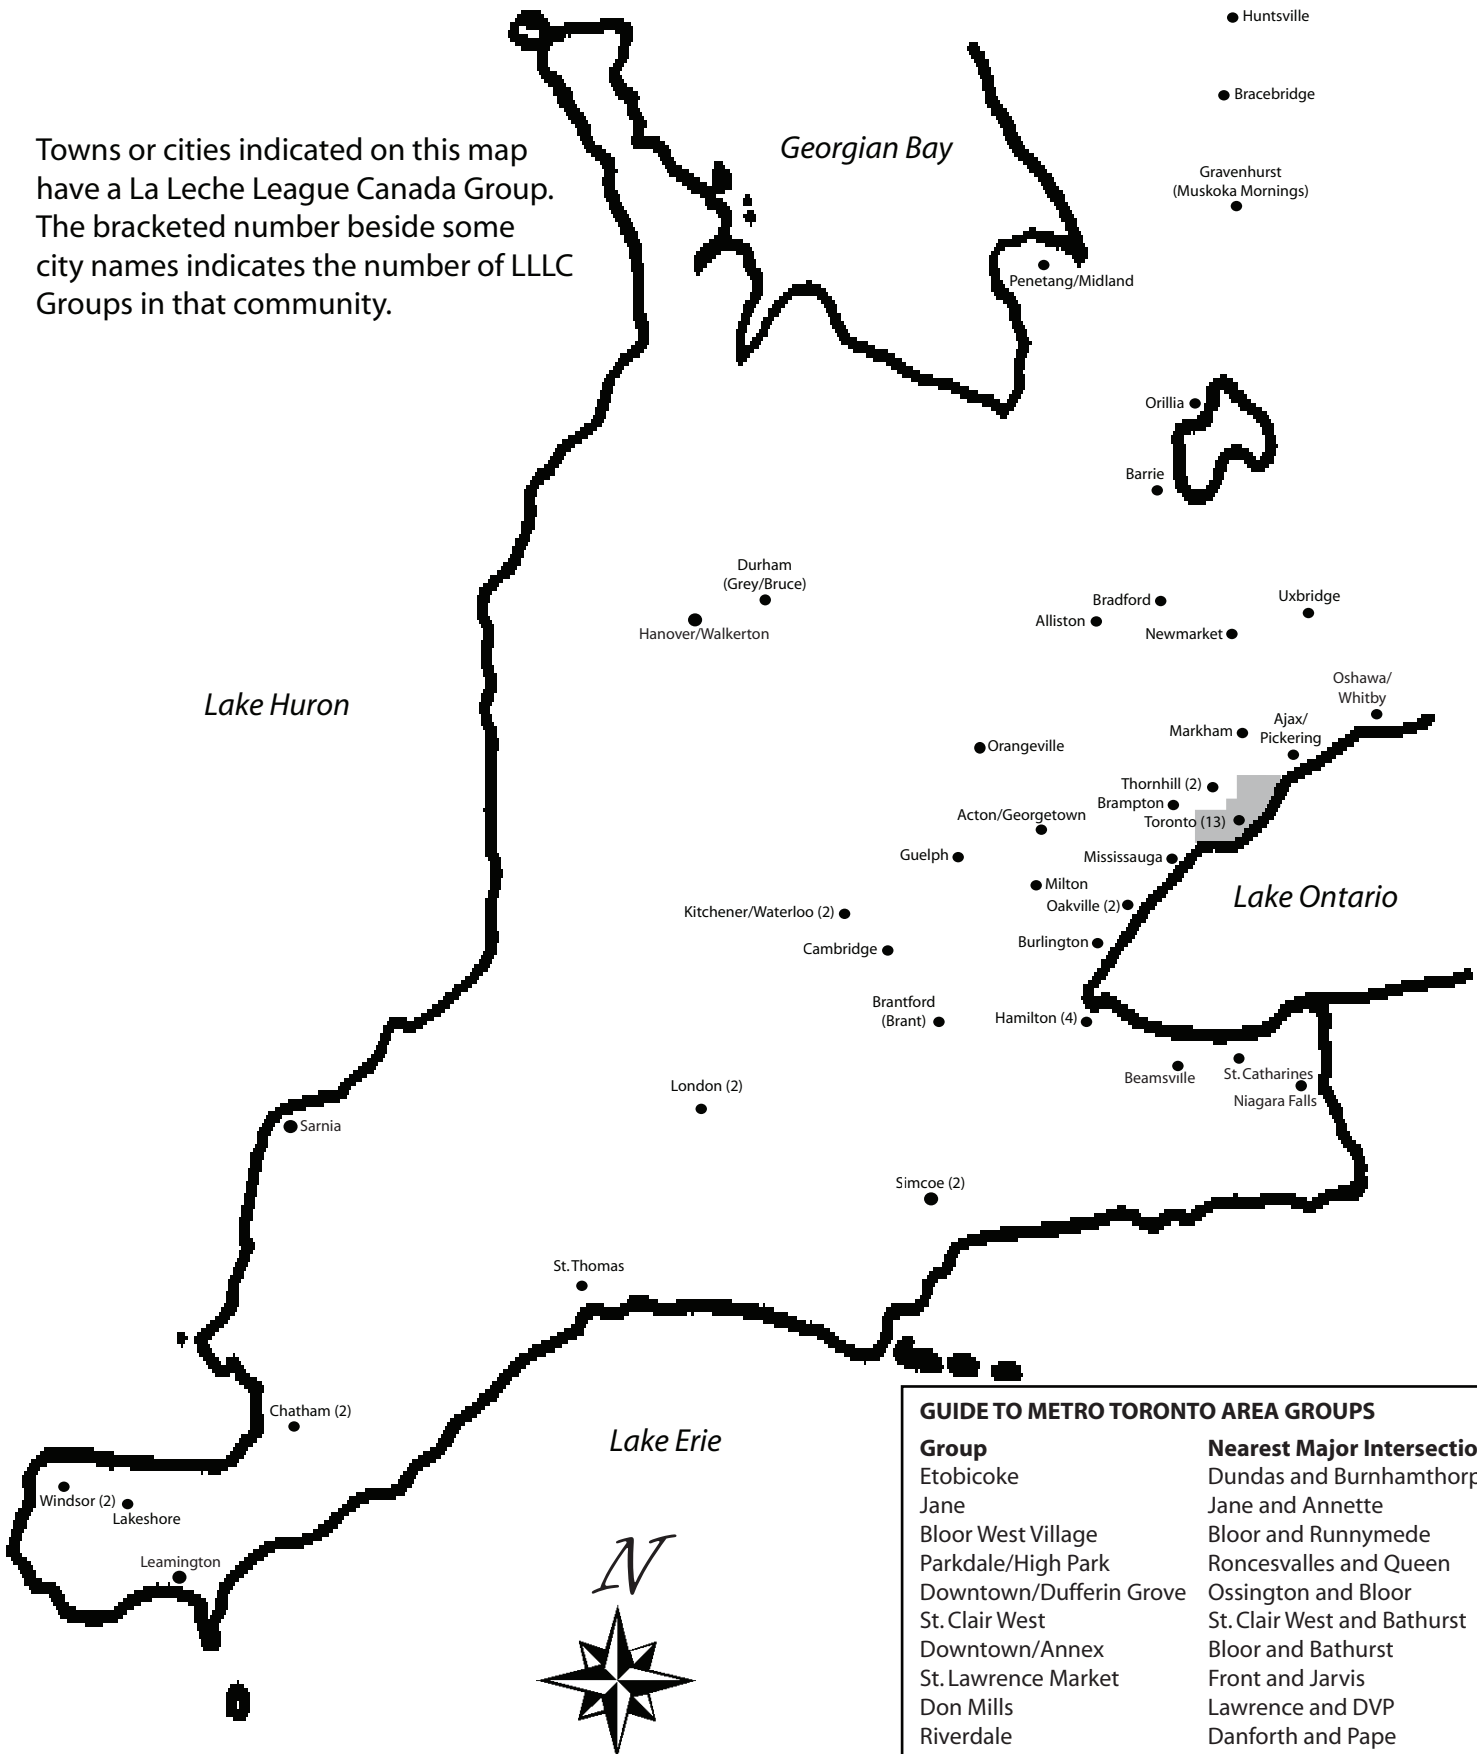

LLC GROUPS in CENTRAL & SOUTHERN ONTARIO

Towns or cities indicated on this map have a La Leche League Canada Group. The bracketed number beside some city names indicates the number of LLC Groups in that community.

GUIDE TO METRO TORONTO AREA GROUPS	
Group	Nearest Major Intersection
Etobicoke	Dundas and Burnhamthorpe
Jane	Jane and Annette
Bloor West Village	Bloor and Runnymede
Parkdale/High Park	Roncesvalles and Queen
Downtown/Dufferin Grove	Ossington and Bloor
St. Clair West	St. Clair West and Bathurst
Downtown/Annex	Bloor and Bathurst
St. Lawrence Market	Front and Jarvis
Don Mills	Lawrence and DVP
Riverdale	Danforth and Pape
Greenwood	Danforth and Greenwood
Danforth Morning	Danforth and Woodbine
Beaches	Kingston Rd and Main St